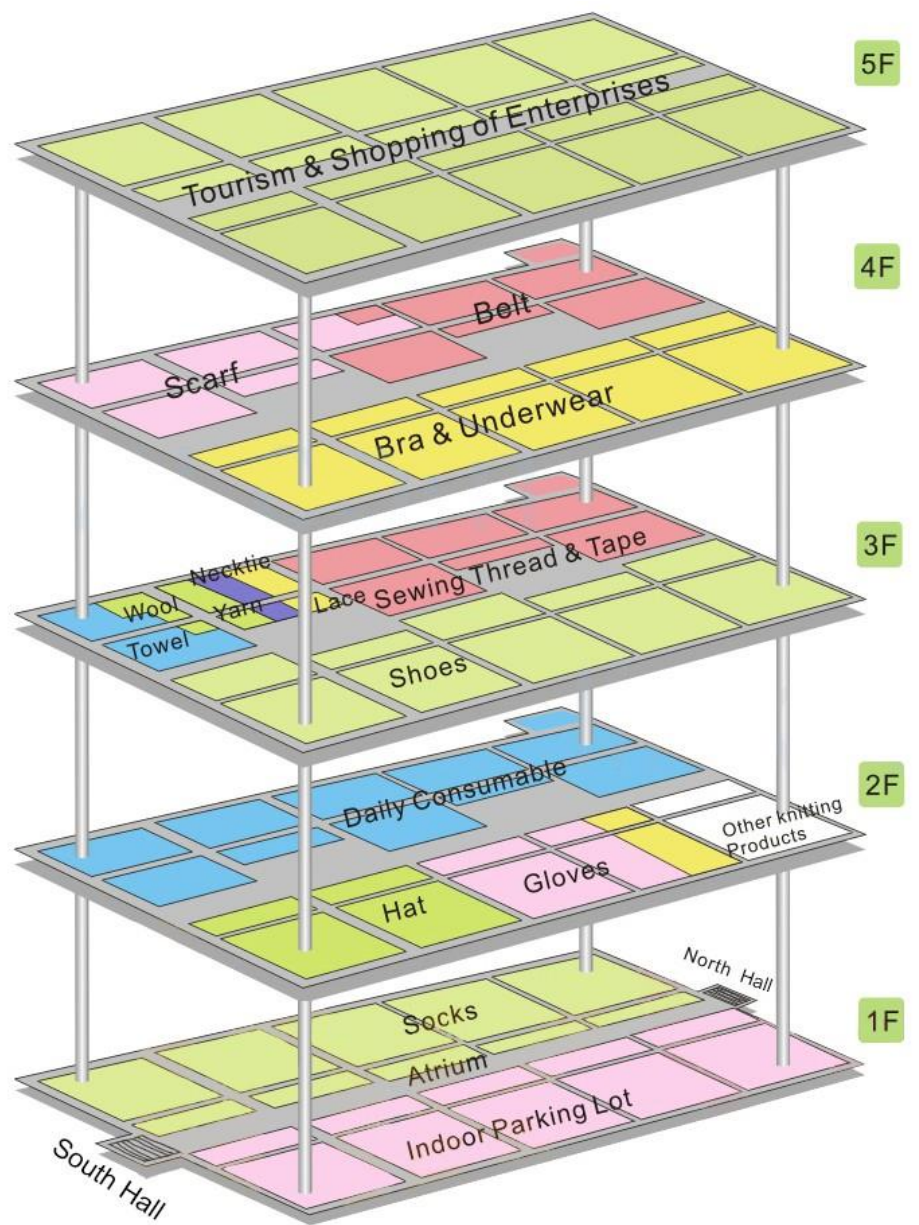

YIWU MARKET MAP

BY JINGSOURCING

Want to import from China?

Let Jingsourcing help you get the best manufacturers.

For more information, visit jingsourcing.com

District 1

- F1: Common toys, Electric toys, Inflatable toys, Plush toys, Flower accessories
- F2: Jewelry, Head Ornament
- F3: Ornament Accessories, Porcelain & Crystal, Picture Frame, Tourism Craft, Decoration Craft, Festival Craft

District 2

- F1: Suitcases & Bags, Schoolbags, Rainwear, Rain Capes & Poly Bags, Umbrellas
- F2: Vehicles, Hardware Tools & Fittings, Locks, Electric Products...
- F3: Electric Instrument, Batteries, Clocks & Watches, Telecommunication Appliances, Small Home Appliances, Shaver, Kitchen & Bath...

District 3

- F1: Glasses, Pen & Inks, Paper Articles
- F2: Sporting Articles, Office suppliers & Stationery
- F3: Factory Outlets-Zippers, Accessories, Sporting Articles

District 4

- F1: Socks
- F2: Knitting Products, Gloves, hat
- F3: Sewing Thread, Shoes, Lace, Wool Yarn, Towel
- F4: Belt, Scarf, Bra & Underwear, Scarf

District 5

- F1: Imported Commodities, African Products Exhibition Center, Jewelry & Handcrafts, Clothing & Hats, Article of Daily Use, Food, Health Care Products
- F2: Beddings
- F3: Needle Weaver Fabrics, Knitting Raw Material, Curtains
- F4: Auto Accessories, Car & Motorcycle Parts, Pet (fish) Products