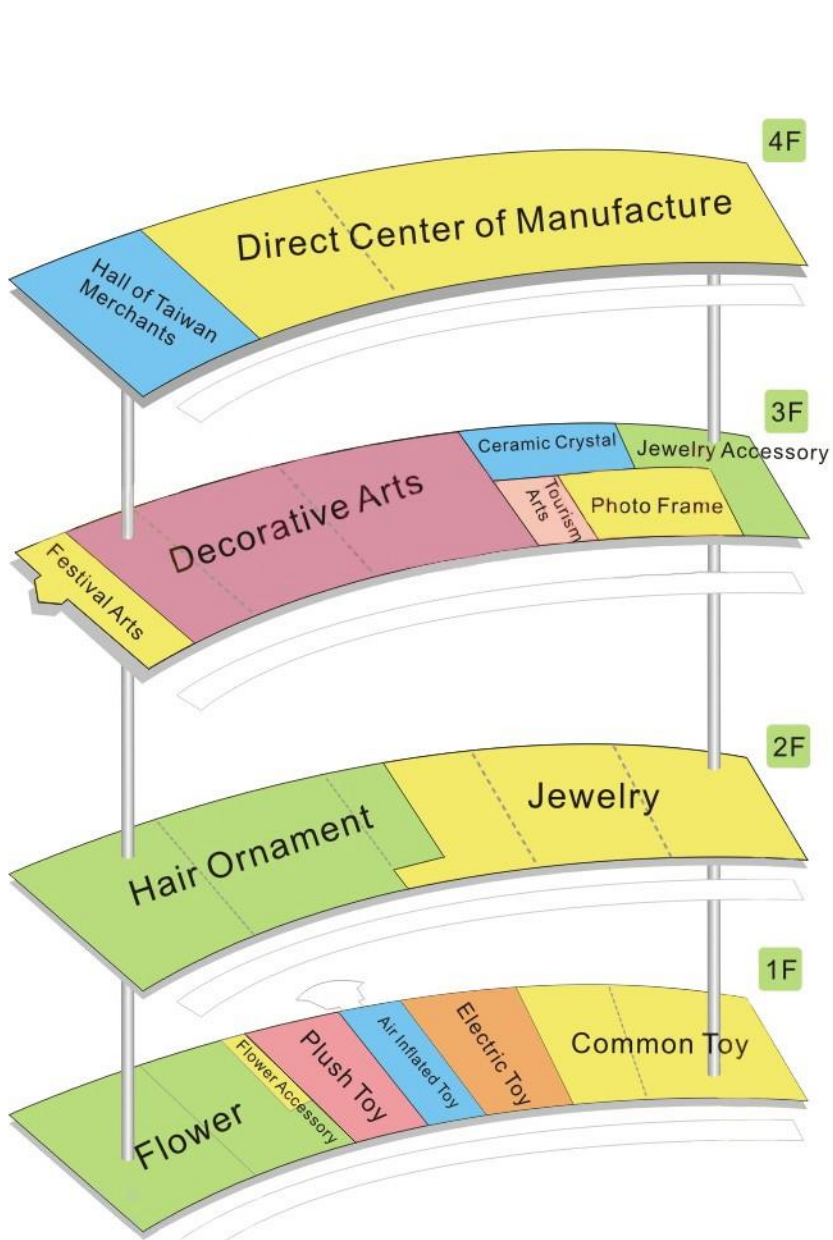

YIWU MARKET MAP

BY JINGSOURCING

Want to import from China?

Let Jingsourcing help you get the best manufacturers.

For more information, visit jingsourcing.com

District 1

- F1: Common toys, Electric toys, Inflatable toys, Plush toys, Flower accessories
- F2: Jewelry, Head Ornament
- F3: Ornament Accessories, Porcelain & Crystal, Picture Frame, Tourism Craft, Decoration Craft, Festival Craft

District 2

- F1: Suitcases & Bags, Schoolbags, Rainwear, Rain Capes & Poly Bags, Umbrellas
- F2: Vehicles, Hardware Tools & Fittings, Locks, Electric Products...
- F3: Electric Instrument, Batteries, Clocks & Watches, Telecommunication Appliances, Small Home Appliances, Shaver, Kitchen & Bath...

District 3

- F1: Glasses, Pen & Inks, Paper Articles
- F2: Sporting Articles, Office suppliers & Stationery
- F3: Factory Outlets-Zippers, Accessories, Sporting Articles

District 4

- F1: Socks
- F2: Knitting Products, Gloves, hat
- F3: Sewing Thread, Shoes, Lace, Wool Yarn, Towel
- F4: Belt, Scarf, Bra & Underwear, Scarf

District 5

- F1: Imported Commodities, African Products Exhibition Center, Jewelry & Handcrafts, Clothing & Hats, Article of Daily Use, Food, Health Care Products
- F2: Beddings
- F3: Needle Weaver Fabrics, Knitting Raw Material, Curtains
- F4: Auto Accessories, Car & Motorcycle Parts, Pet (fish) Products