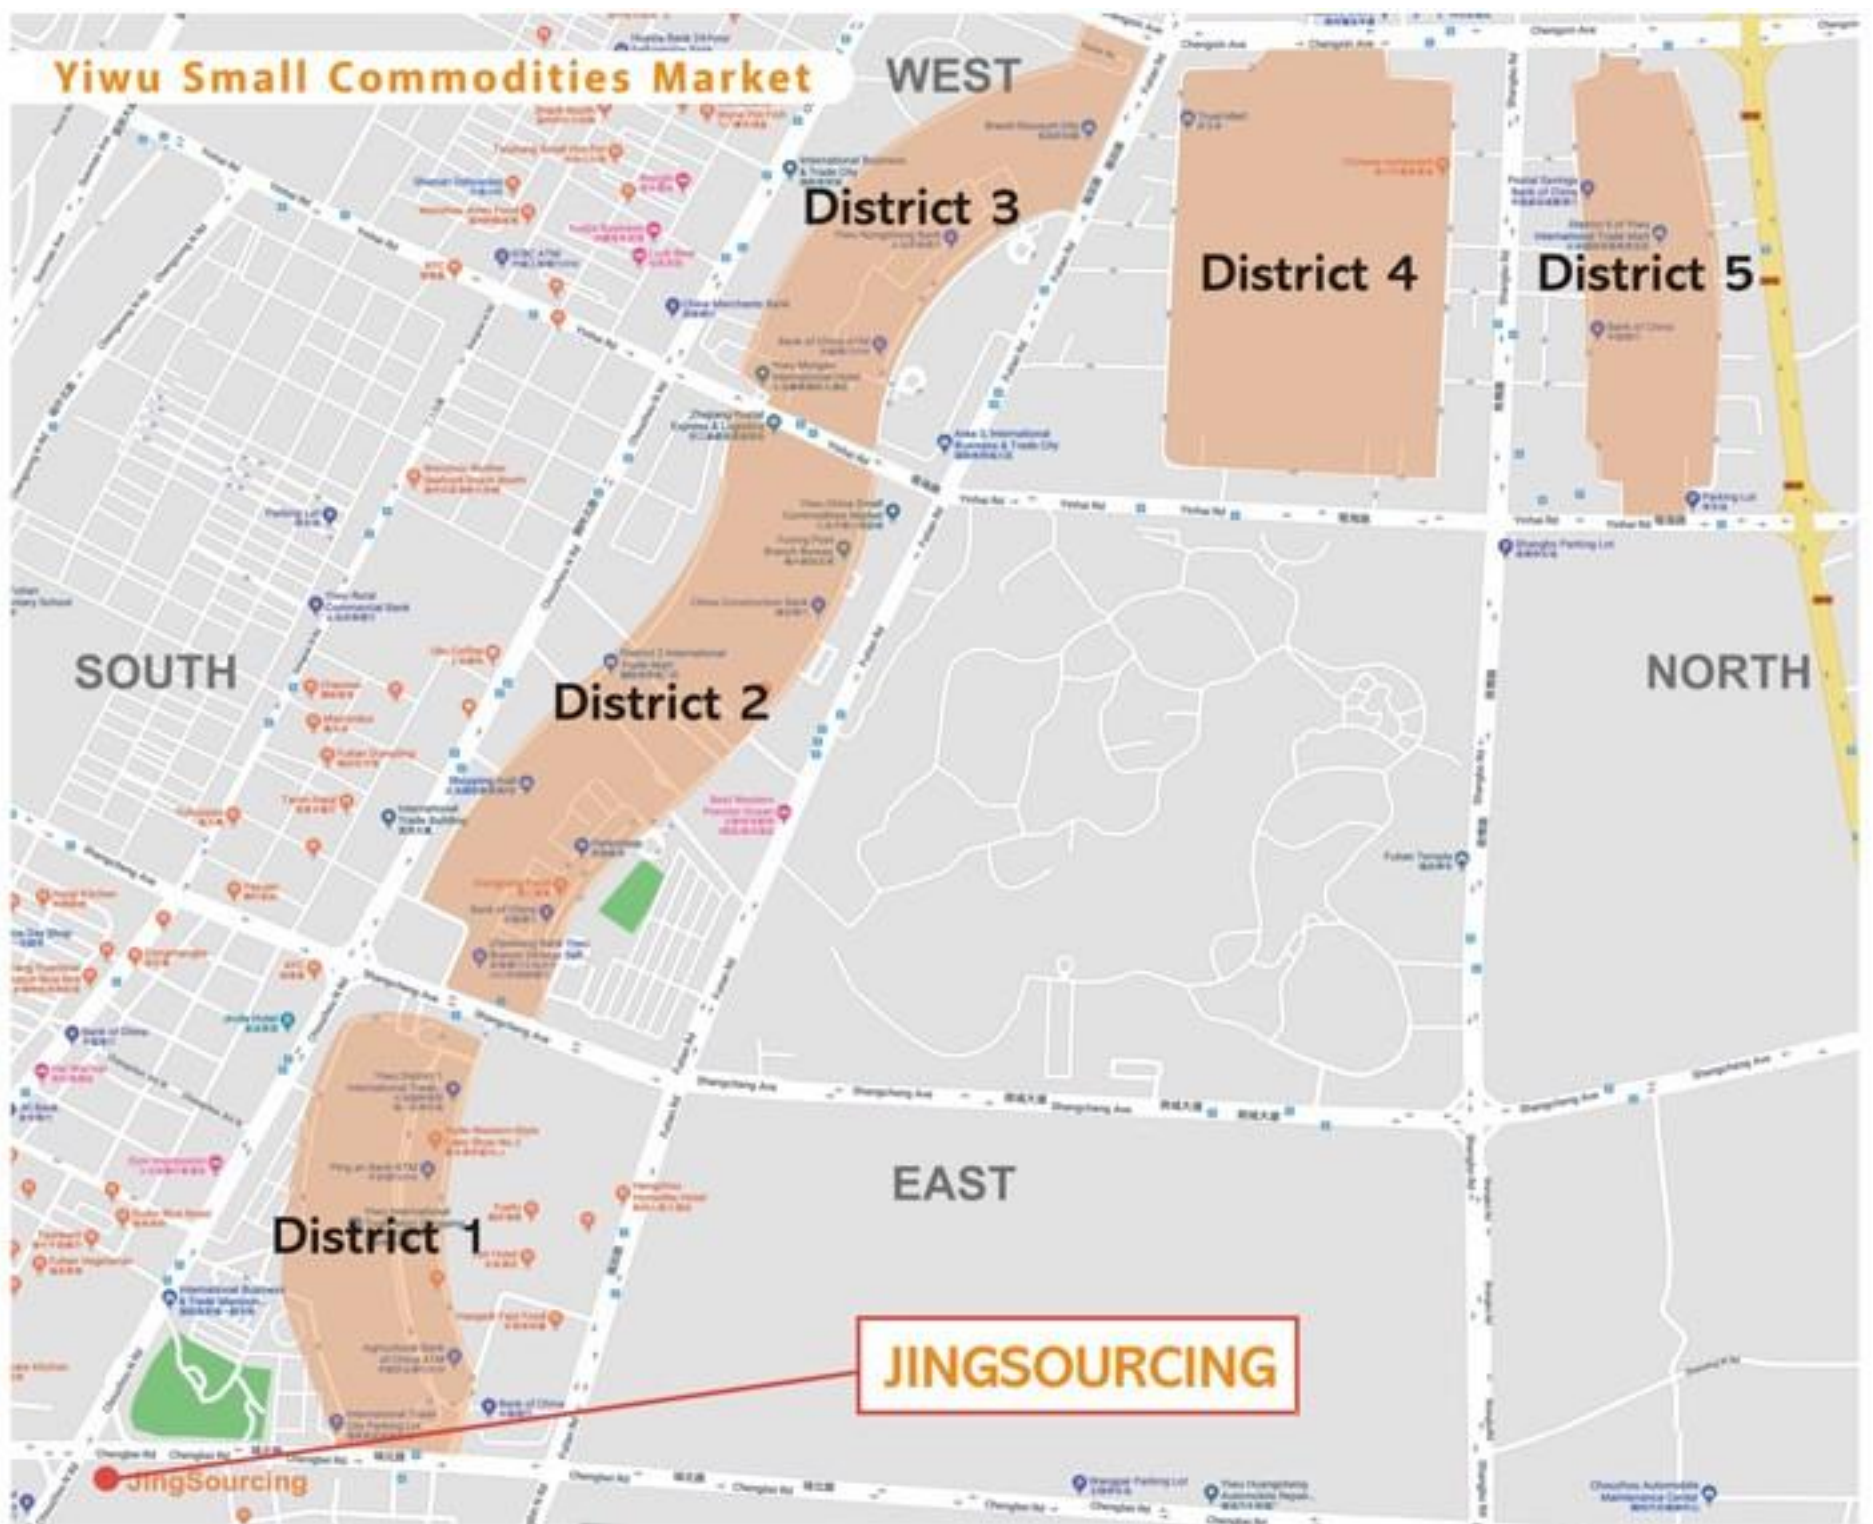

YIWU MARKET MAP

BY JINGSOURCING

Want to import from China?

Let Jingsourcing help you get the best manufacturers.

For more information, visit jingsourcing.com

District 1

- F1: Common toys, Electric toys, Inflatable toys, Plush toys, Flower accessories
- F2: Jewelry, Head Ornament
- F3: Ornament Accessories, Porcelain & Crystal, Picture Frame, Tourism Craft, Decoration Craft, Festival Craft

District 2

- F1: Suitcases & Bags, Schoolbags, Rainwear, Rain Capes & Poly Bags, Umbrellas
- F2: Vehicles, Hardware Tools & Fittings, Locks, Electric Products...
- F3: Electric Instrument, Batteries, Clocks & Watches, Telecommunication Appliances, Small Home Appliances, Shaver, Kitchen & Bath...

District 3

- F1: Glasses, Pen & Inks, Paper Articles
- F2: Sporting Articles, Office suppliers & Stationery
- F3: Factory Outlets-Zippers, Accessories, Sporting Articles

District 4

- F1: Socks
- F2: Knitting Products, Gloves, hat
- F3: Sewing Thread, Shoes, Lace, Wool Yarn, Towel
- F4: Belt, Scarf, Bra & Underwear, Scarf

District 5

- F1: Imported Commodities, African Products Exhibition Center, Jewelry & Handcrafts, Clothing & Hats, Article of Daily Use, Food, Health Care Products
- F2: Beddings
- F3: Needle Weaver Fabrics, Knitting Raw Material, Curtains
- F4: Auto Accessories, Car & Motorcycle Parts, Pet (fish) Products